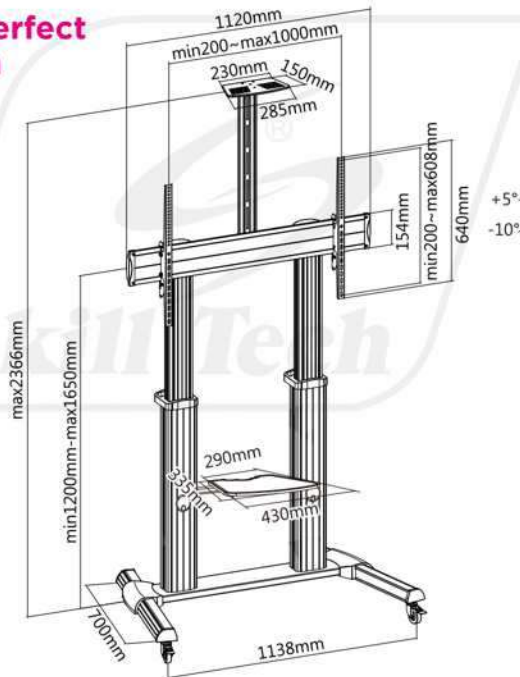

SH 666TW

TELESCOPIC HEIGHT ADJUSTABLE ALUMINUM TV CART

For Most 60"-100" Flat Panel TVs

Height & Angle Adjustable for Perfect Viewing Position

Screen Size
60"-100"

VESA Compatible
200x200 300x300 400x200
400x400 600x400 800x400
800x600 1000x600

Weight Capacity
100kg/220lbs

Weight Capacity
5kg/11lbs

Tilt Range
+5°--10°

Cable Management

Tilts Freely
allows perfect viewing.

Cable Management
keeps everything organized.

Large Sturdy Base with Locking Casters
ensures increased stability and safety.